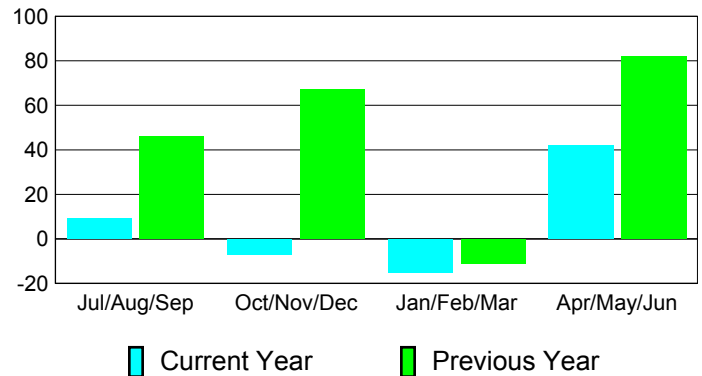

**Membership Results
2010-2011**

**Membership
2009-2010**

Month	Net Memb Goal	Actual New Memb	Actual Dropped Memb	Gain/Loss of Memb	Gain/Loss of Memb
Jul/Aug/Sep	60	38	-29	9	46
Oct/Nov/Dec	35	20	-27	-7	67
Jan/Feb/Mar	5	7	-22	-15	-11
Apr/May/June	15	54	-12	42	82
Totals	115	119	-90	29	184

Membership Results 2010-2011

Goal, New, Dropped, Gain/Loss

Comparison of Membership Gain/Loss

Current Year Compared to the Previous Year

Gender Comparison 2010-2011

Jul/Aug/Sep

Oct/Nov/Dec

Jan/Feb/Mar

Apr/May/June

Male

Female