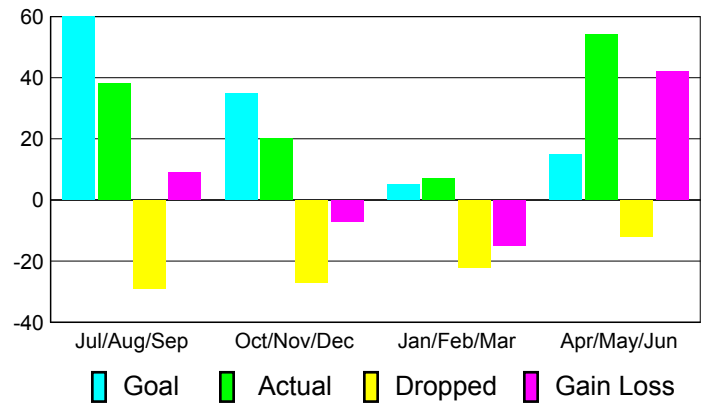

Membership Results 2010-2011

Goal, New, Dropped, Gain/Loss

Comparison of Membership Gain/Loss

Current Year Compared to the Previous Year