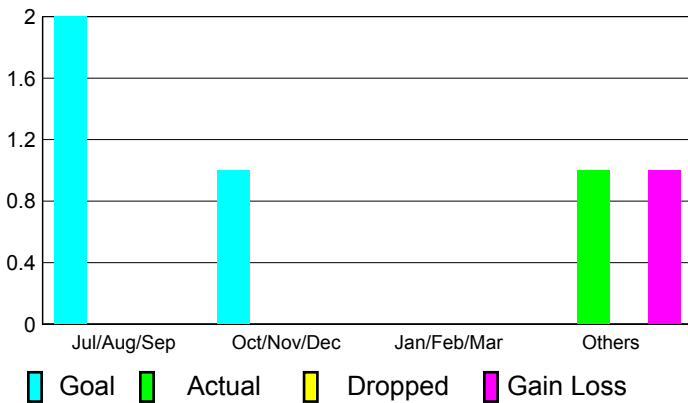

2010-2011 GMT Reports for District (or Undistricted) **District O 1**

GMT: **Mr. Pedro Mario Marrello**

Location: **ARGENTINA**

GMT CA: **3**

CLUBS

**Club Results
2010-2011**

**Clubs
2009-2010**

Month	New Club Goal	Actual New Clubs	Actual Dropped Clubs	Gain/Loss of Clubs	Gain/Loss of Clubs
Jul/Aug/Sep	2	0	0	0	2
Oct/Nov/Dec	1	0	0	0	2
Jan/Feb/Mar	0	0	0	0	0
Apr/May/June	0	1	0	1	2
Totals	3	1	0	1	6

Club Results 2010-2011

Goal, New, Dropped, Gain/Loss

Comparison of Club Gain/Loss

Current Year Compared to the Previous Year

YTD Status Quo Clubs 2010-2011

Status Quo Clubs Compared to Status Quo Members

MEMBERSHIP